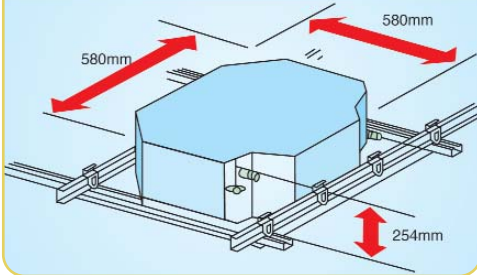

## Technical features

		YKHC						
Models	Sizes	12	18	24	30	36	48	
Cooling capacity	kW	3.7	5.3	7.1	8.8	10.5	13.2	
Heating capacity	kW	4.0	6.0	8.0	9.4	11.4	14.0	
Compressor	Type	Rotary			Scroll			
Refrigerant		R410A						
Power supply	V/Ph/Hz	230 / 1 / 50 + E			380 / 3 / 50 + E			
Power input	kW	1.2	1.9	2.5	3.2	3.7	4.7	
Fuse rating	A	25	25	25	15	15	15	
Indoor airflow Hi / Lo	m <sup>3</sup> /h	780 / 700	860 / 760	1 050 / 900	1 600 / 1 420	1 600 / 1 420	1 750 / 1 500	
Sound pressure at 1 m	Indoor Hi / Lo	dB(A)	38 / 35	43 / 40	43 / 40	47 / 44	47 / 44	47 / 44
	Outdoor	dB(A)	43	48	55	57	57	58
Dimensions	Ind. / Out.	H (mm)	254 / 590	254 / 695	240 / 860	310 / 960	310 / 960	310 / 1 245
		W (mm)	580 / 760	580 / 845	840 / 895	840 / 990	840 / 990	840 / 940
		D (mm)	580 / 285	580 / 335	840 / 330	840 / 360	840 / 360	840 / 360
Net weight	Panel H/W/D	mm	30 / 650 / 650	30 / 650 / 650	40 / 950 / 950	40 / 950 / 950	40 / 950 / 950	40 / 950 / 950
	Indoor unit	kg	24	24	42	46	46	46
	Outdoor unit	kg	40	55	79	101	101	110
Piping	Type of connection		Flare					
	Diameter	Gas	1/2"	1/2"	5/8"	3/4"	3/4"	3/4"
Liquid		1/4"	1/4"	3/8"	1/2"	1/2"	1/2"	
Refrigerant charge	g	1 120	2 050	2 600	3 100	3 100	4 000	
Max pipe run	m	20	20	20	30	30	30	
Operating limits - cooling mode	mini / maxi	+18°C / +43°C						
Operating limits - heating mode	mini / maxi	-7°C / +24°C						
<i>Nominal cooling capacity based on : - Indoor Air Temp. 27°C DB / 19°C WB - Outdoor Air Temp. 35°C DB</i> <i>Nominal heating capacity based on : - Indoor Air Temp. 21°C DB - Outdoor Air Temp. 7°C DB/6°C WB</i> <i>Piping length : 7.5 m with initial charge</i>								